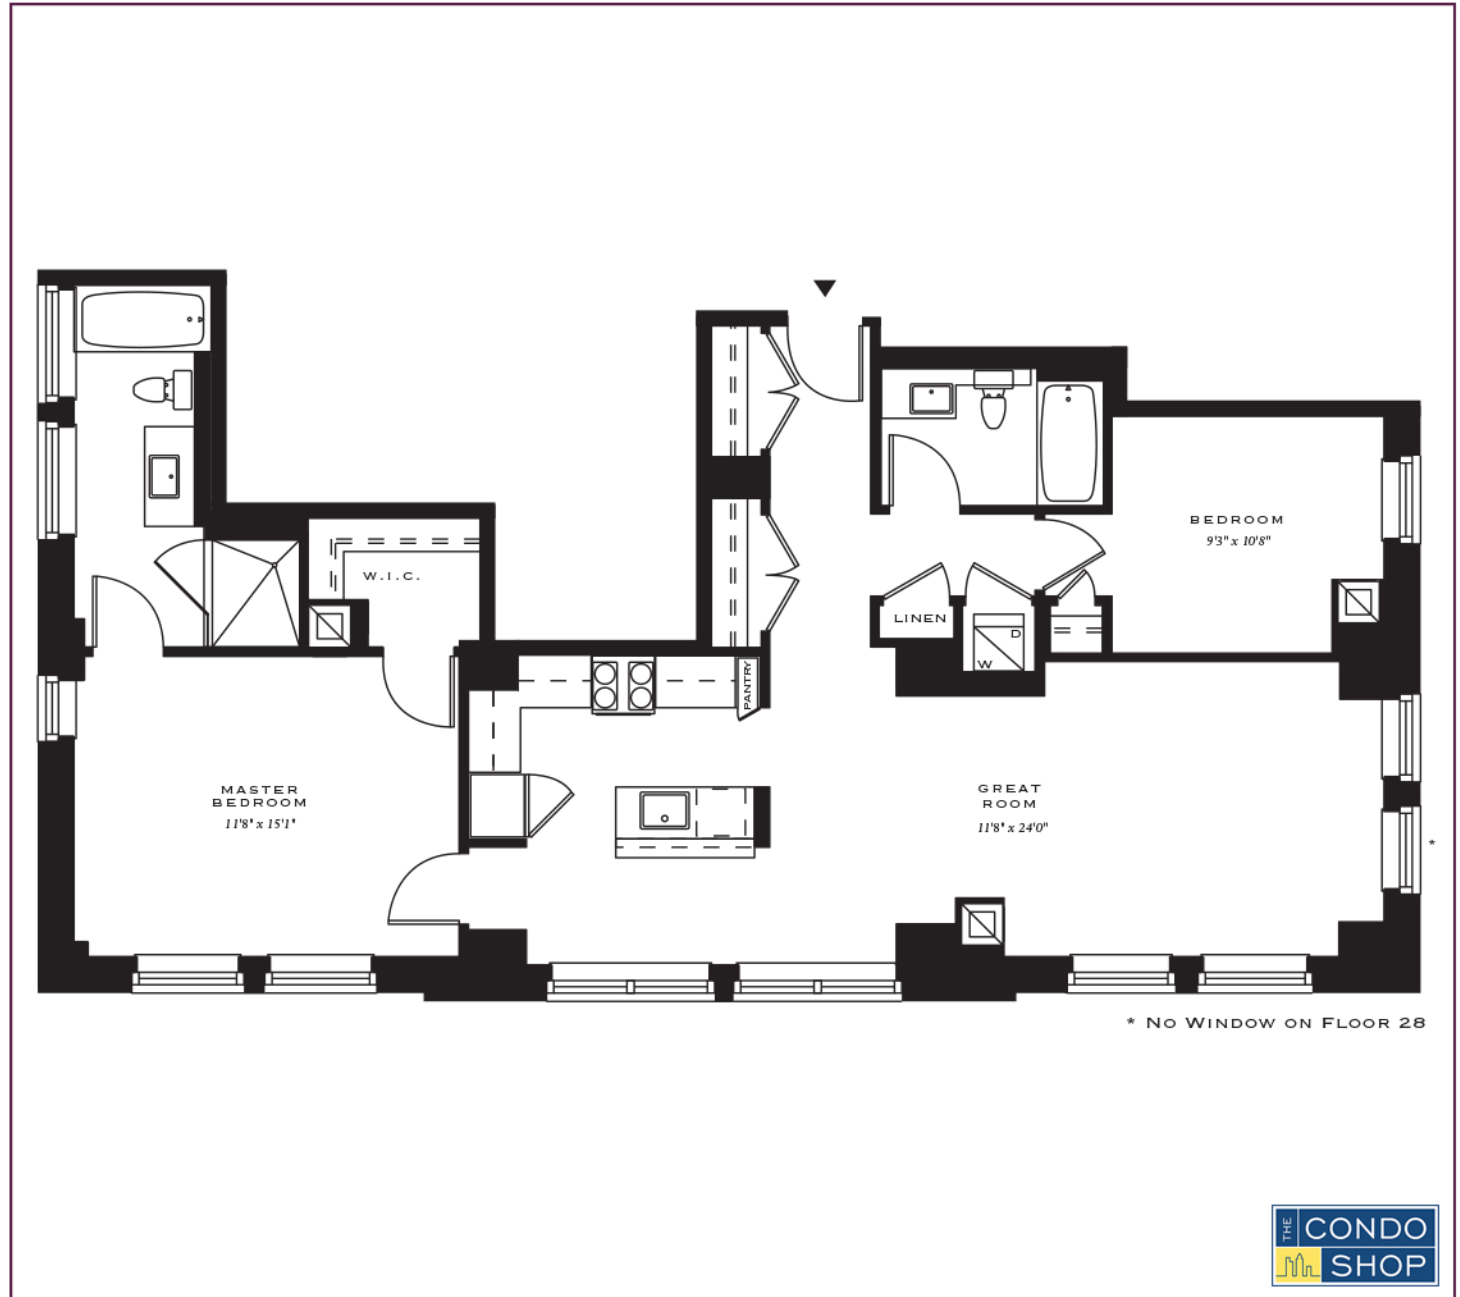

## TOWER RESIDENCE B

2 BEDROOM  
FLOORS 19-28

TWO BEDROOMS / TWO BATHROOMS / WALK IN CLOSET / WASHER & DRYER / PANTRY

Note: Measurements as shown on the floor plans are approximate and subject to normal construction variances. Plans and dimensions may contain minor variances from floor to floor. Declarant reserves the right to make changes in construction as long as the construction conforms to the floor plan and the general construction improvements set forth in the Property Condition Assessment which is part of the Public Offering Statement.