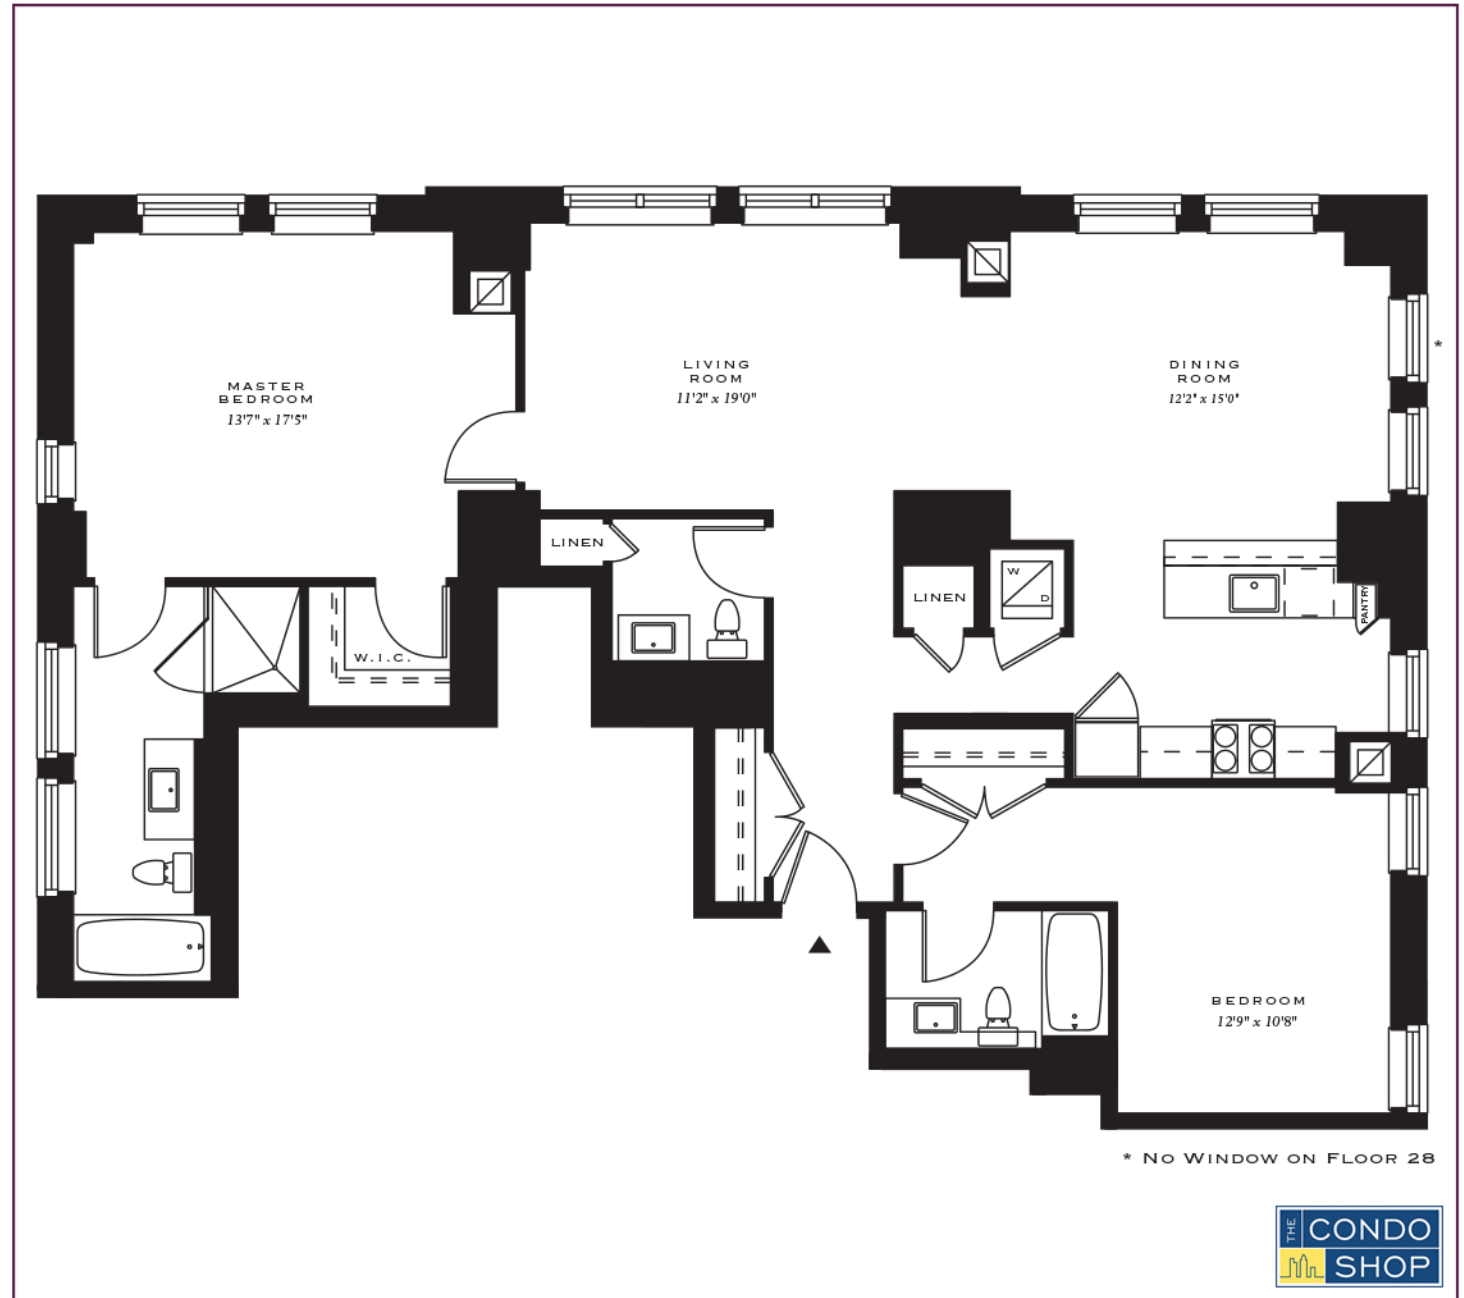

ARIA

THE CONDOMINIUM

WWW.ARIATHECONDOMINIUM.COM

t 215.545.1577 f 215.545.2611
Sales Center 1419 Locust Street
Philadelphia PA 19102

N
^

TOWER RESIDENCE A
2 BEDROOM
FLOORS 19-28

TWO BEDROOMS / TWO & HALF BATHROOMS / WALK IN CLOSET / WASHER & DRYER / PANTRY

Note: Measurements as shown on the floor plans are approximate and subject to normal construction variances. Plans and dimensions may contain minor variances from floor to floor. Declarant reserves the right to make changes in construction as long as the construction conforms to the floor plan and the general construction improvements set forth in the Property Condition Assessment which is part of the Public Offering Statement.