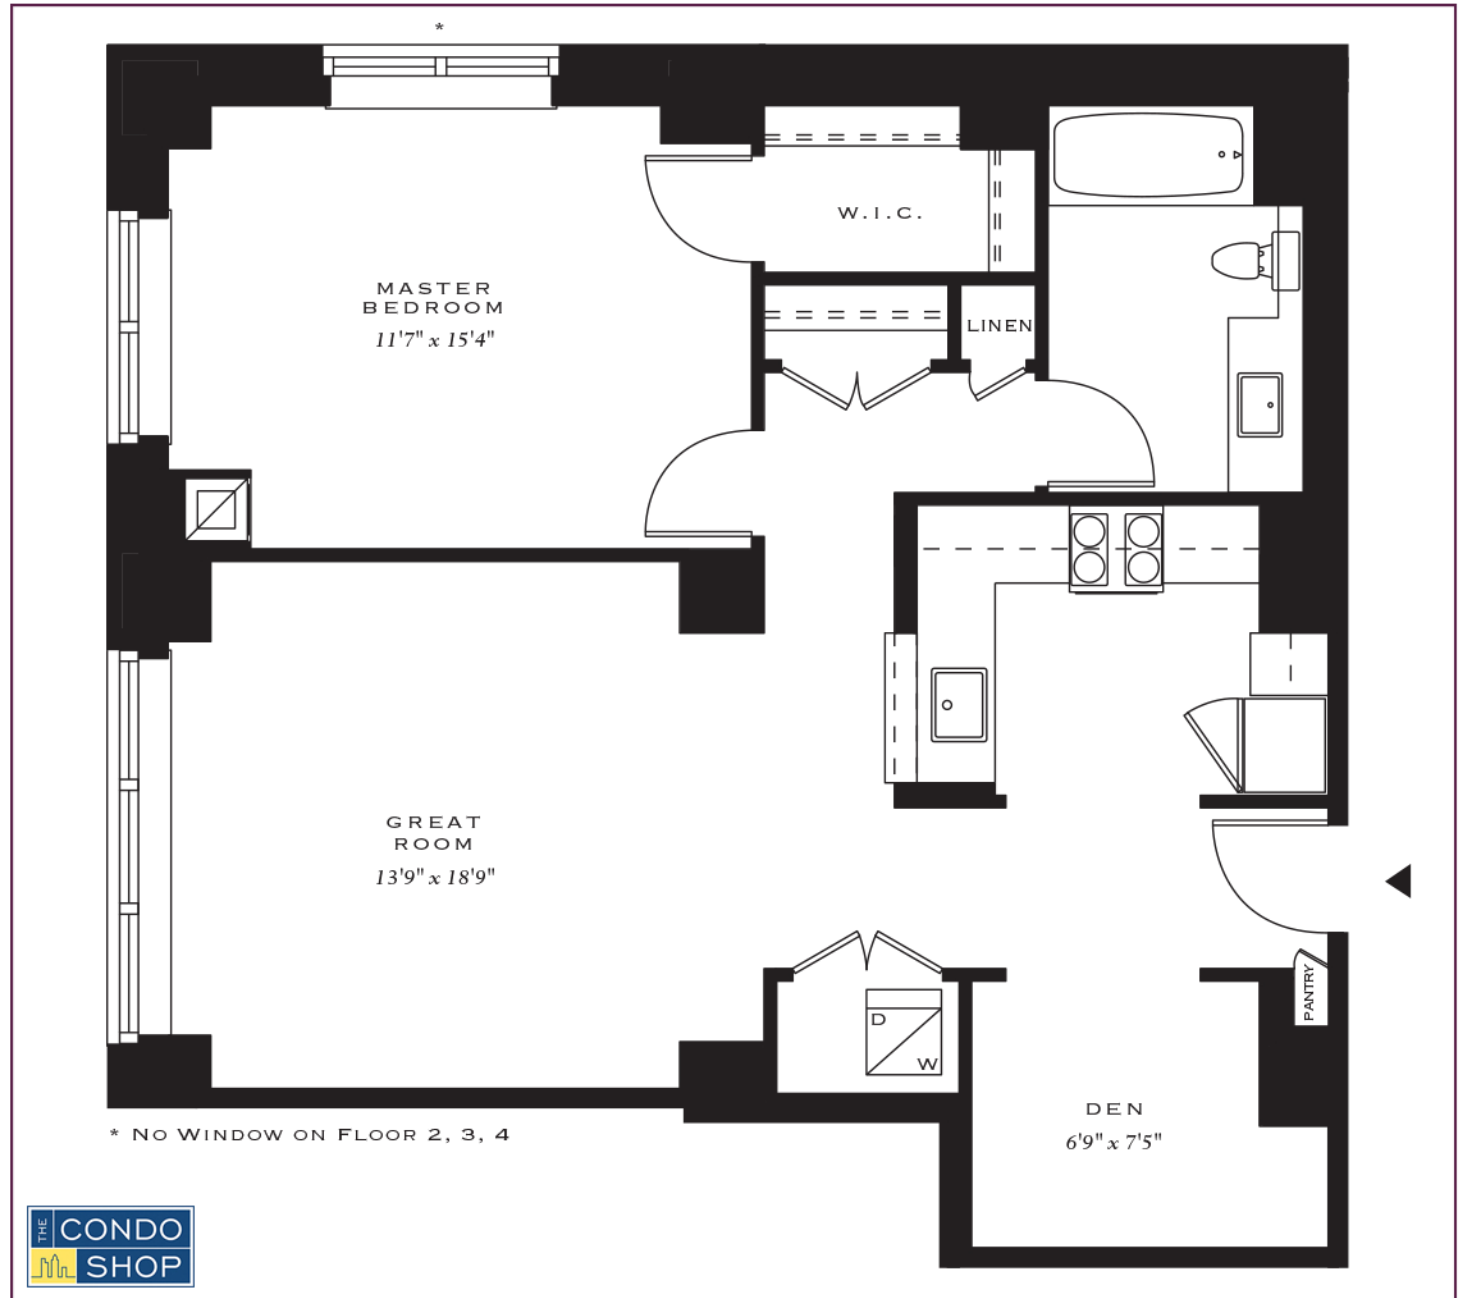

ARIA

THE CONDOMINIUM

WWW.ARIATHECONDOMINIUM.COM

t 215.545.1577 f 215.545.2611
Sales Center 1419 Locust Street
Philadelphia PA 19102

RESIDENCE F
1 BEDROOM
FLOORS 2-16

ONE BEDROOM + DEN / ONE BATHROOM / WALK IN CLOSET / WASHER & DRYER / PANTRY

Note: Measurements as shown on the floor plans are approximate and subject to normal construction variances. Plans and dimensions may contain minor variances from floor to floor. Declarant reserves the right to make changes in construction as long as the construction conforms to the floor plan and the general construction improvements set forth in the Property Condition Assessment which is part of the Public Offering Statement.