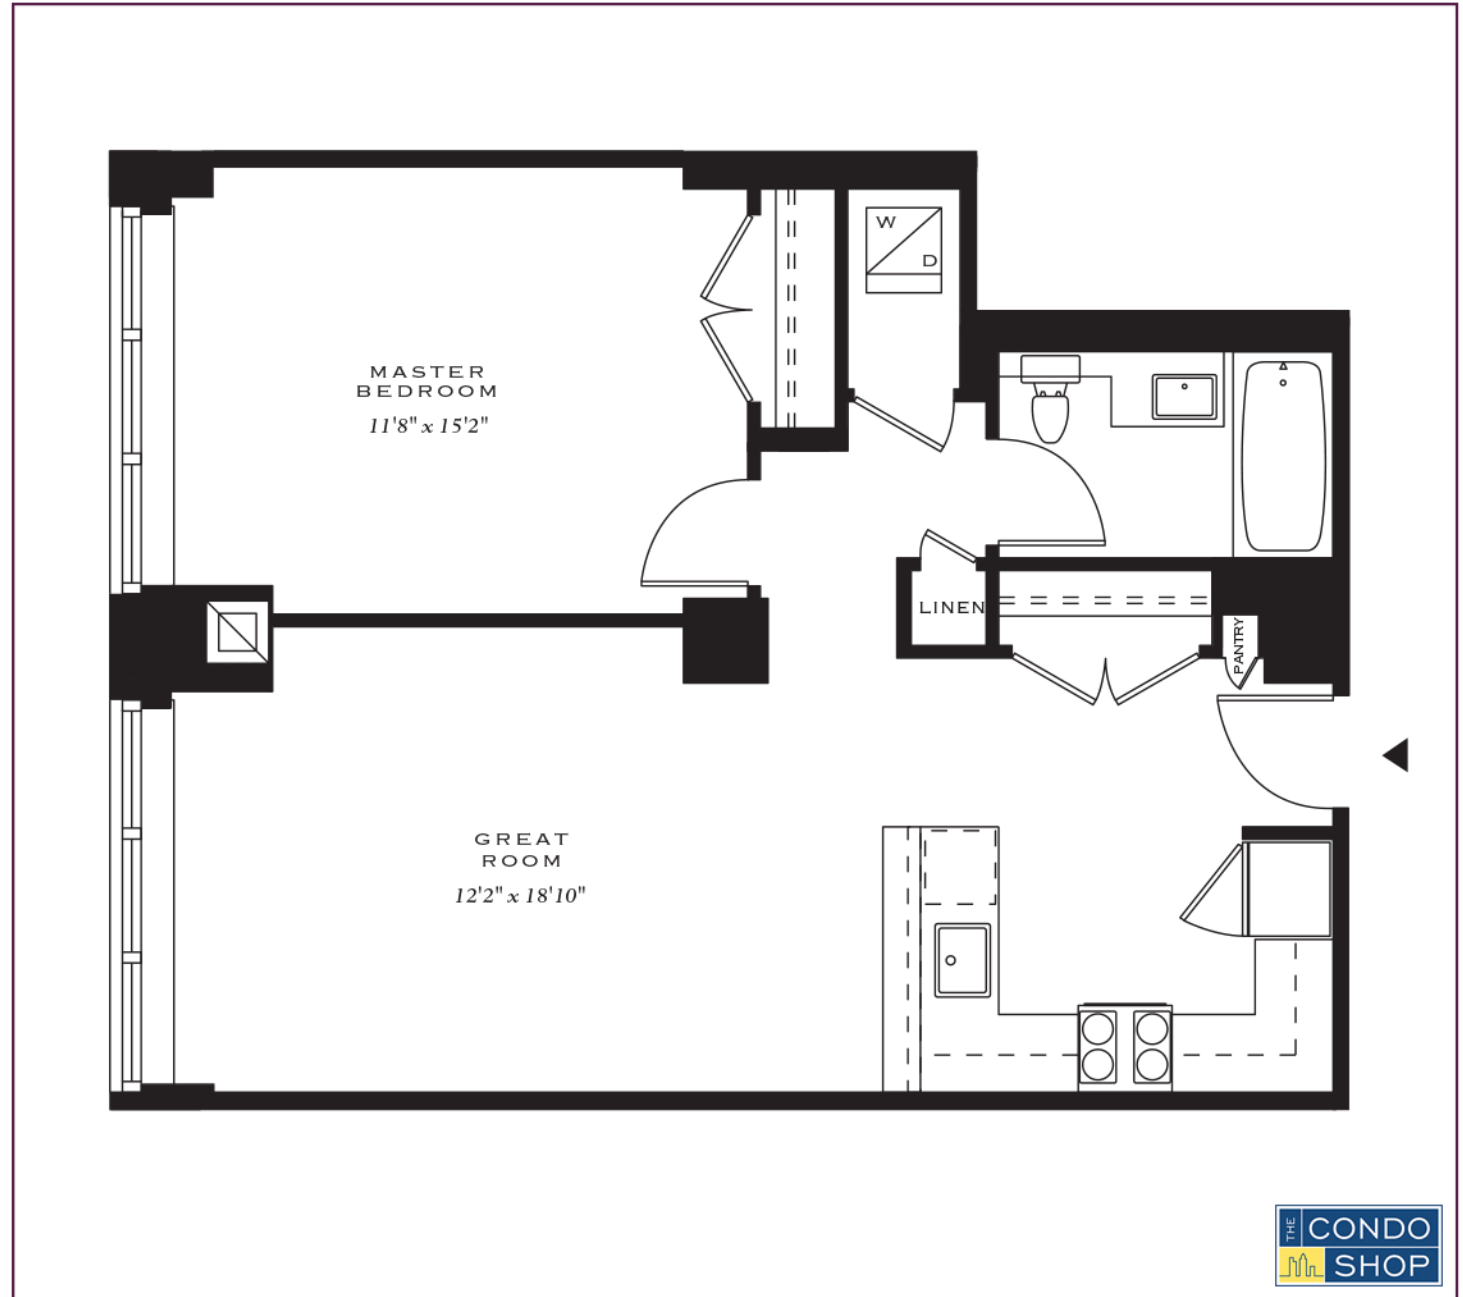

ARIA

THE CONDOMINIUM

WWW.ARIATHECONDOMINIUM.COM

t 215.545.1577 f 215.545.2611
Sales Center 1419 Locust Street
Philadelphia PA 19102

RESIDENCE E
1 BEDROOM
FLOORS 2-16

ONE BEDROOM / ONE BATHROOM / WASHER & DRYER / PANTRY

Note: Measurements as shown on the floor plans are approximate and subject to normal construction variances. Plans and dimensions may contain minor variances from floor to floor. Declarant reserves the right to make changes in construction as long as the construction conforms to the floor plan and the general construction improvements set forth in the Property Condition Assessment which is part of the Public Offering Statement.