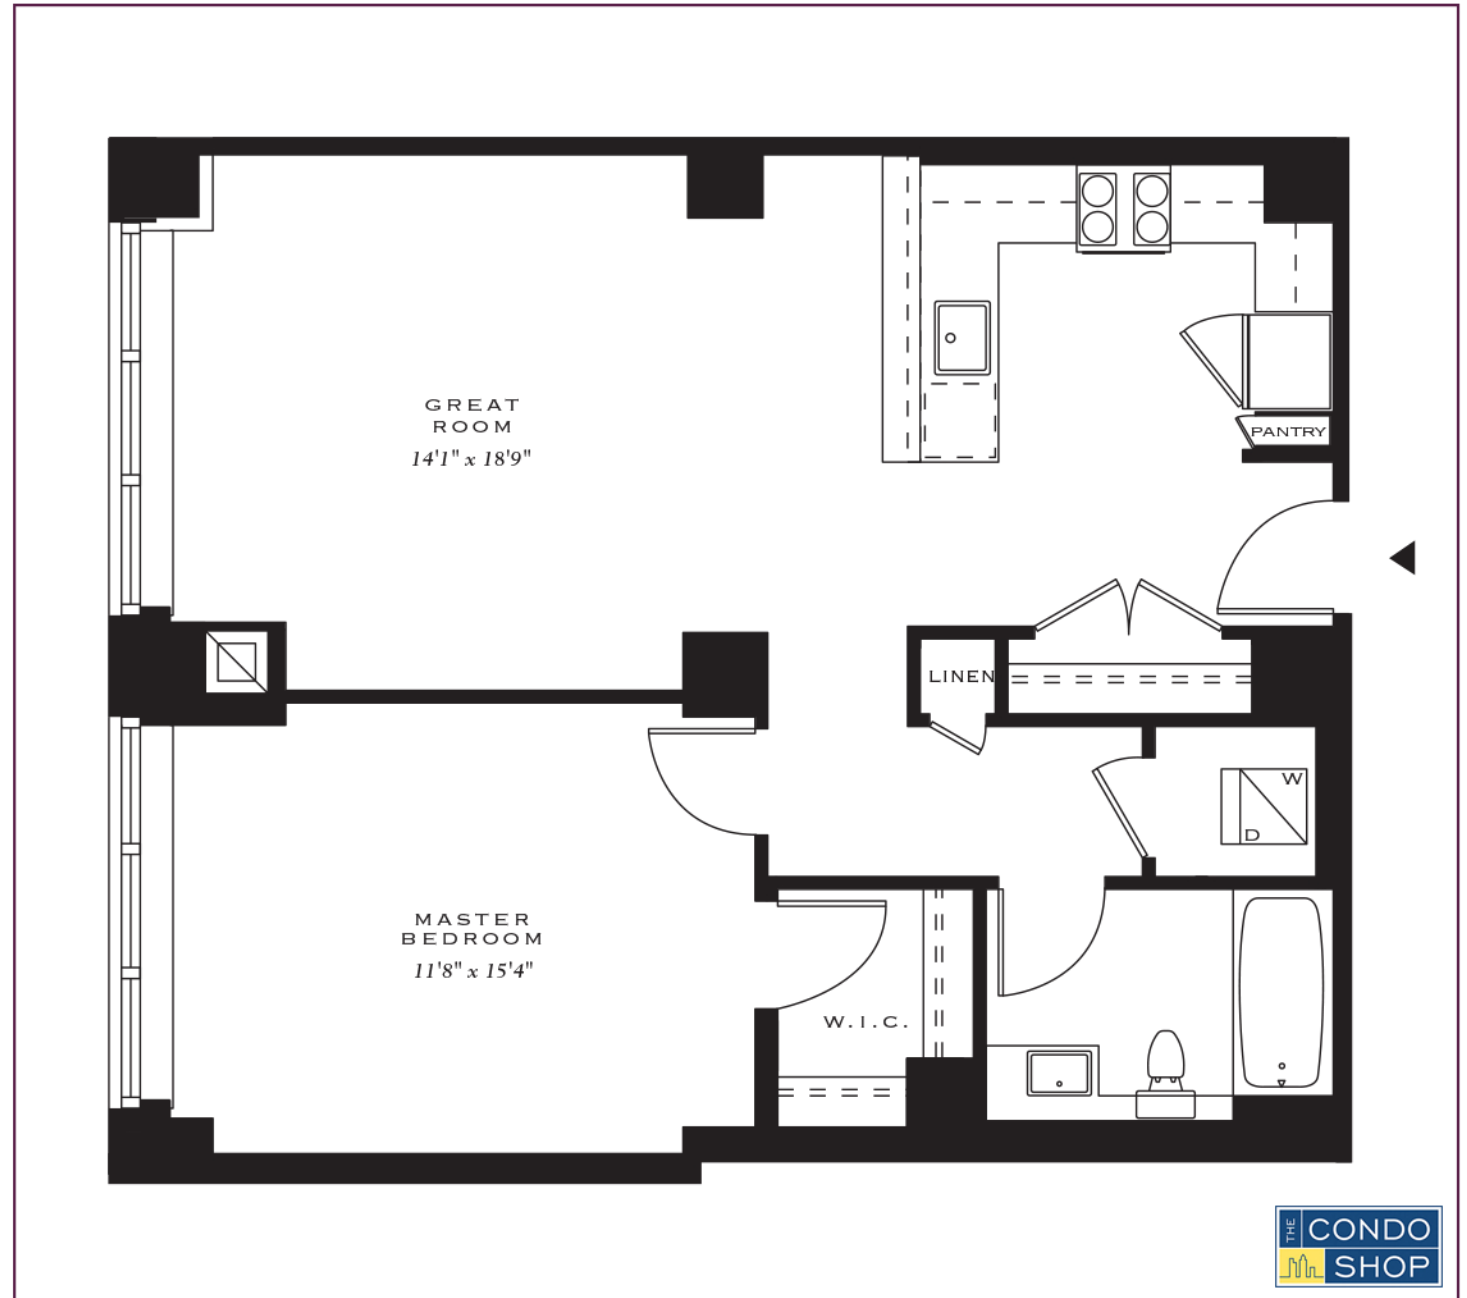

ARIA

THE CONDOMINIUM

WWW.ARIATHECONDOMINIUM.COM

t 215.545.1577 f 215.545.2611
Sales Center 1419 Locust Street
Philadelphia PA 19102

RESIDENCE D

1 BEDROOM
FLOORS 2-16

ONE BEDROOM / ONE BATHROOM / WALK IN CLOSET / WASHER & DRYER / PANTRY

Note: Measurements as shown on the floor plans are approximate and subject to normal construction variances. Plans and dimensions may contain minor variances from floor to floor. Declarant reserves the right to make changes in construction as long as the construction conforms to the floor plan and the general construction improvements set forth in the Property Condition Assessment which is part of the Public Offering Statement.