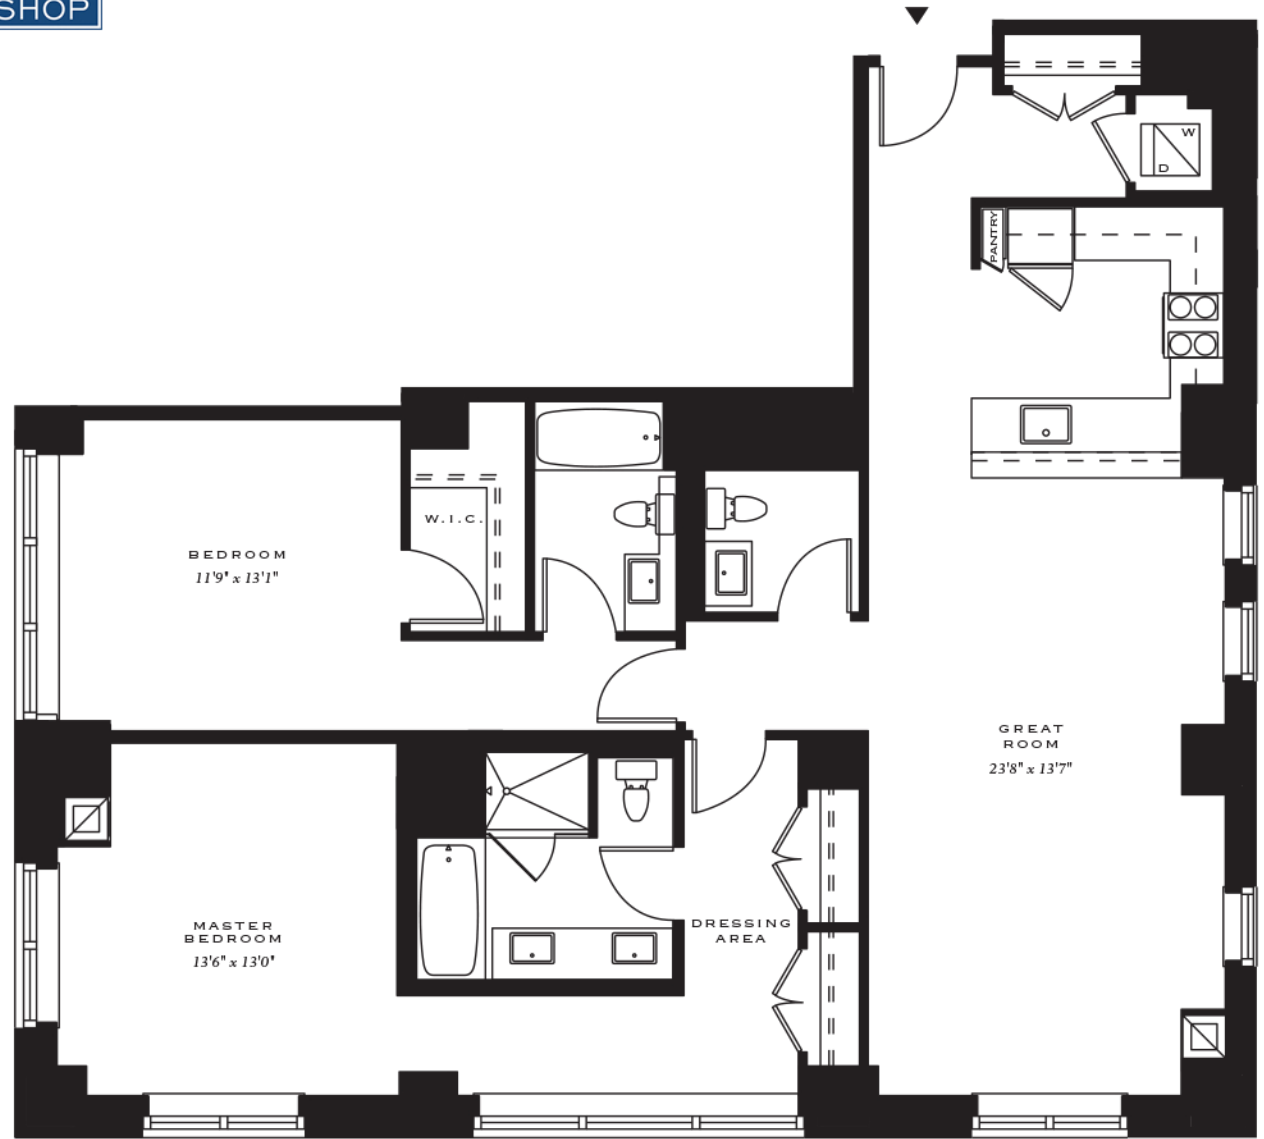

# ARIA

THE CONDOMINIUM

WWW.ARIATHECONDOMINIUM.COM

t 215.545.1577 f 215.545.2611  
Sales Center 1419 Locust Street  
Philadelphia PA 19102

**RESIDENCE C**  
**2 BEDROOM**  
**FLOORS 3-16**

TWO BEDROOMS / TWO & HALF BATHROOMS / WALK IN CLOSET / WASHER & DRYER / PANTRY

*Note: Measurements as shown on the floor plans are approximate and subject to normal construction variances. Plans and dimensions may contain minor variances from floor to floor. Declarant reserves the right to make changes in construction as long as the construction conforms to the floor plan and the general construction improvements set forth in the Property Condition Assessment which is part of the Public Offering Statement.*