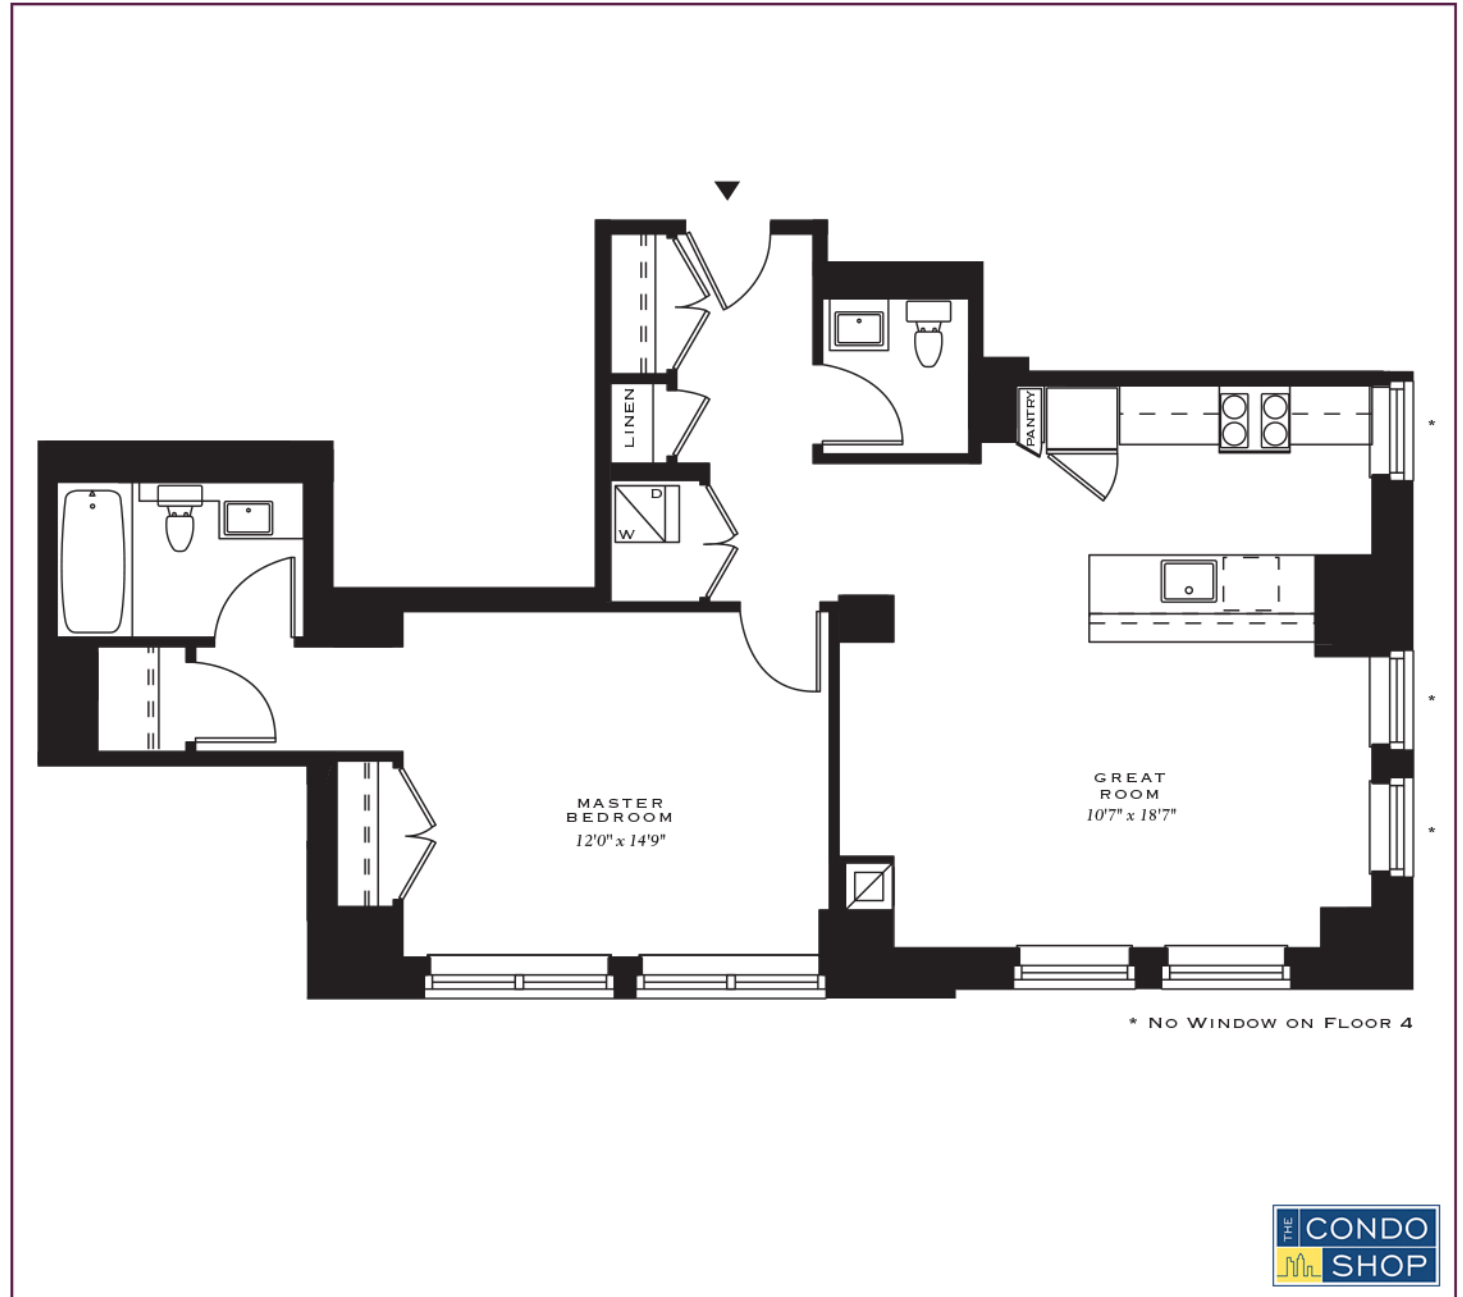

ARIA

THE CONDOMINIUM

WWW.ARIATHECONDOMINIUM.COM

t 215.545.1577 f 215.545.2611
Sales Center 1419 Locust Street
Philadelphia PA 19102

ONE BEDROOM / ONE & HALF BATHROOMS / WASHER & DRYER / PANTRY

RESIDENCE B

1 BEDROOM
FLOORS 4-16

Note: Measurements as shown on the floor plans are approximate and subject to normal construction variances. Plans and dimensions may contain minor variances from floor to floor. Declarant reserves the right to make changes in construction as long as the construction conforms to the floor plan and the general construction improvements set forth in the Property Condition Assessment which is part of the Public Offering Statement.