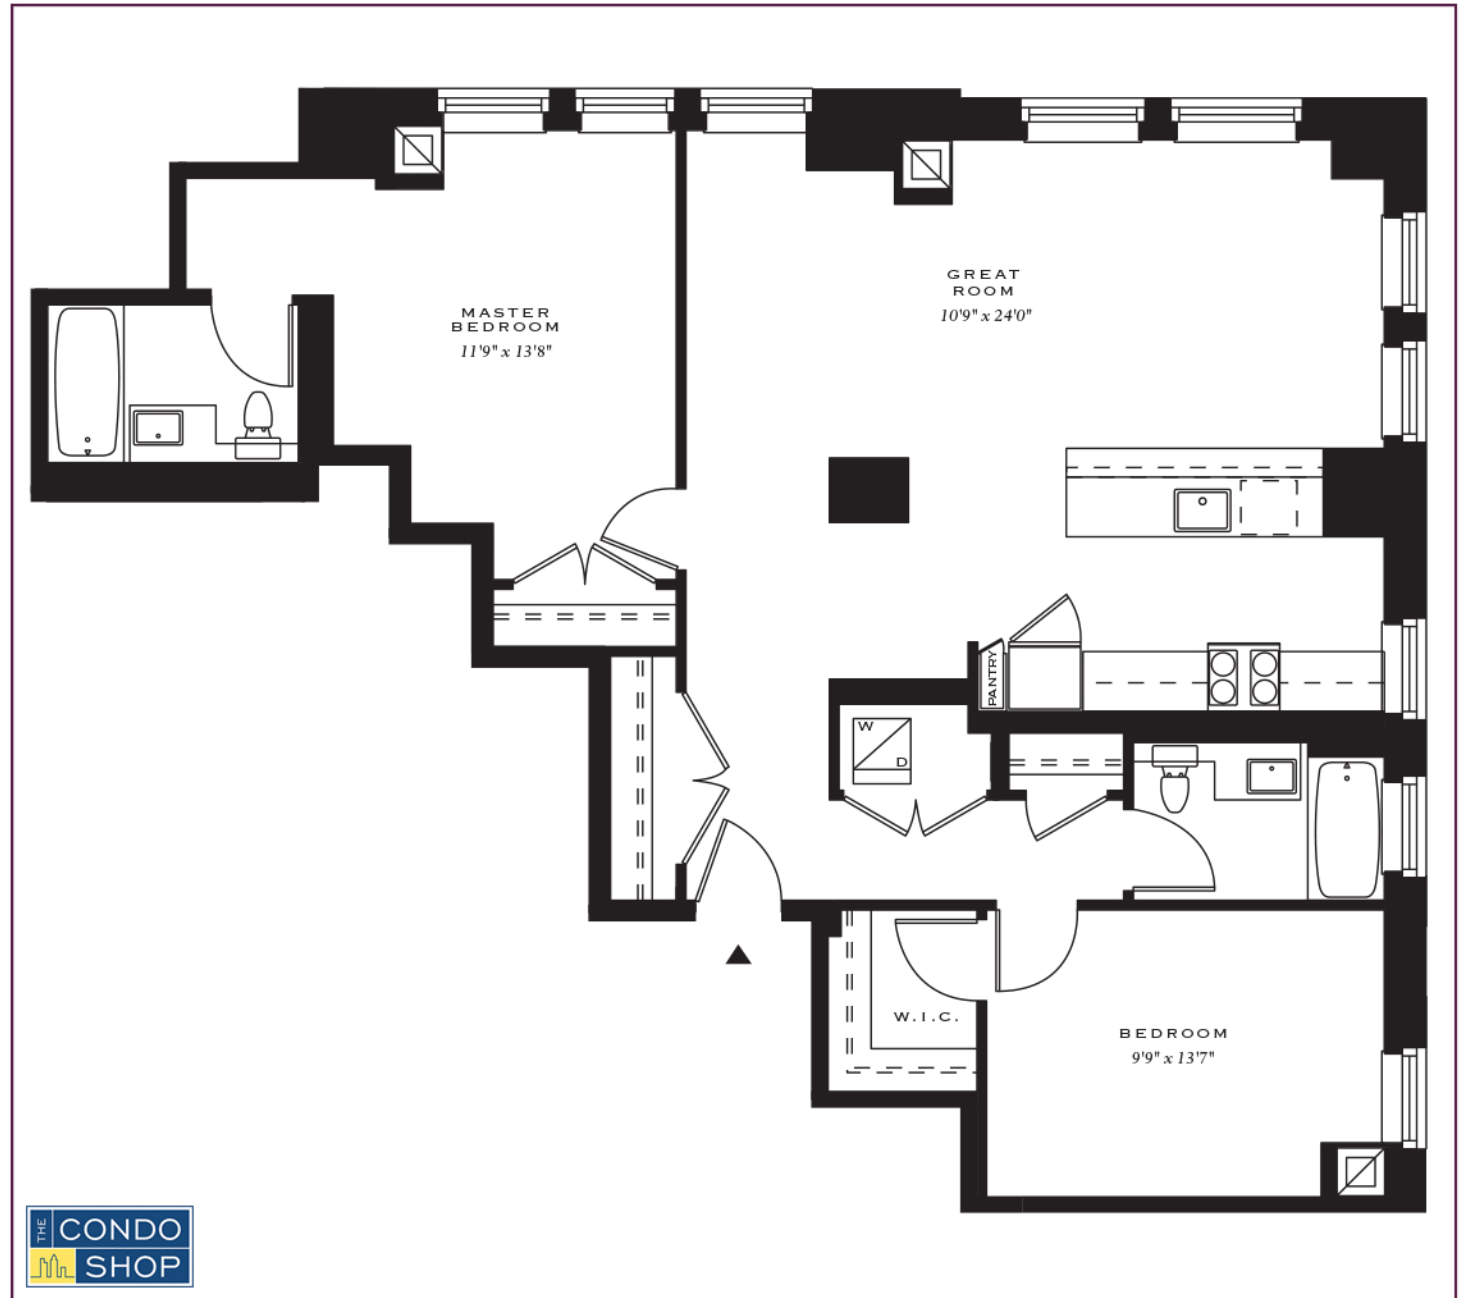

ARIA

THE CONDOMINIUM

WWW.ARIATHECONDOMINIUM.COM

t 215.545.1577 f 215.545.2611
Sales Center 1419 Locust Street
Philadelphia PA 19102

RESIDENCE A
2 BEDROOM
FLOORS 4-16

TWO BEDROOMS / TWO BATHROOMS / WALK IN CLOSET / WASHER & DRYER / PANTRY

Note: Measurements as shown on the floor plans are approximate and subject to normal construction variances. Plans and dimensions may contain minor variances from floor to floor. Declarant reserves the right to make changes in construction as long as the construction conforms to the floor plan and the general construction improvements set forth in the Property Condition Assessment which is part of the Public Offering Statement.