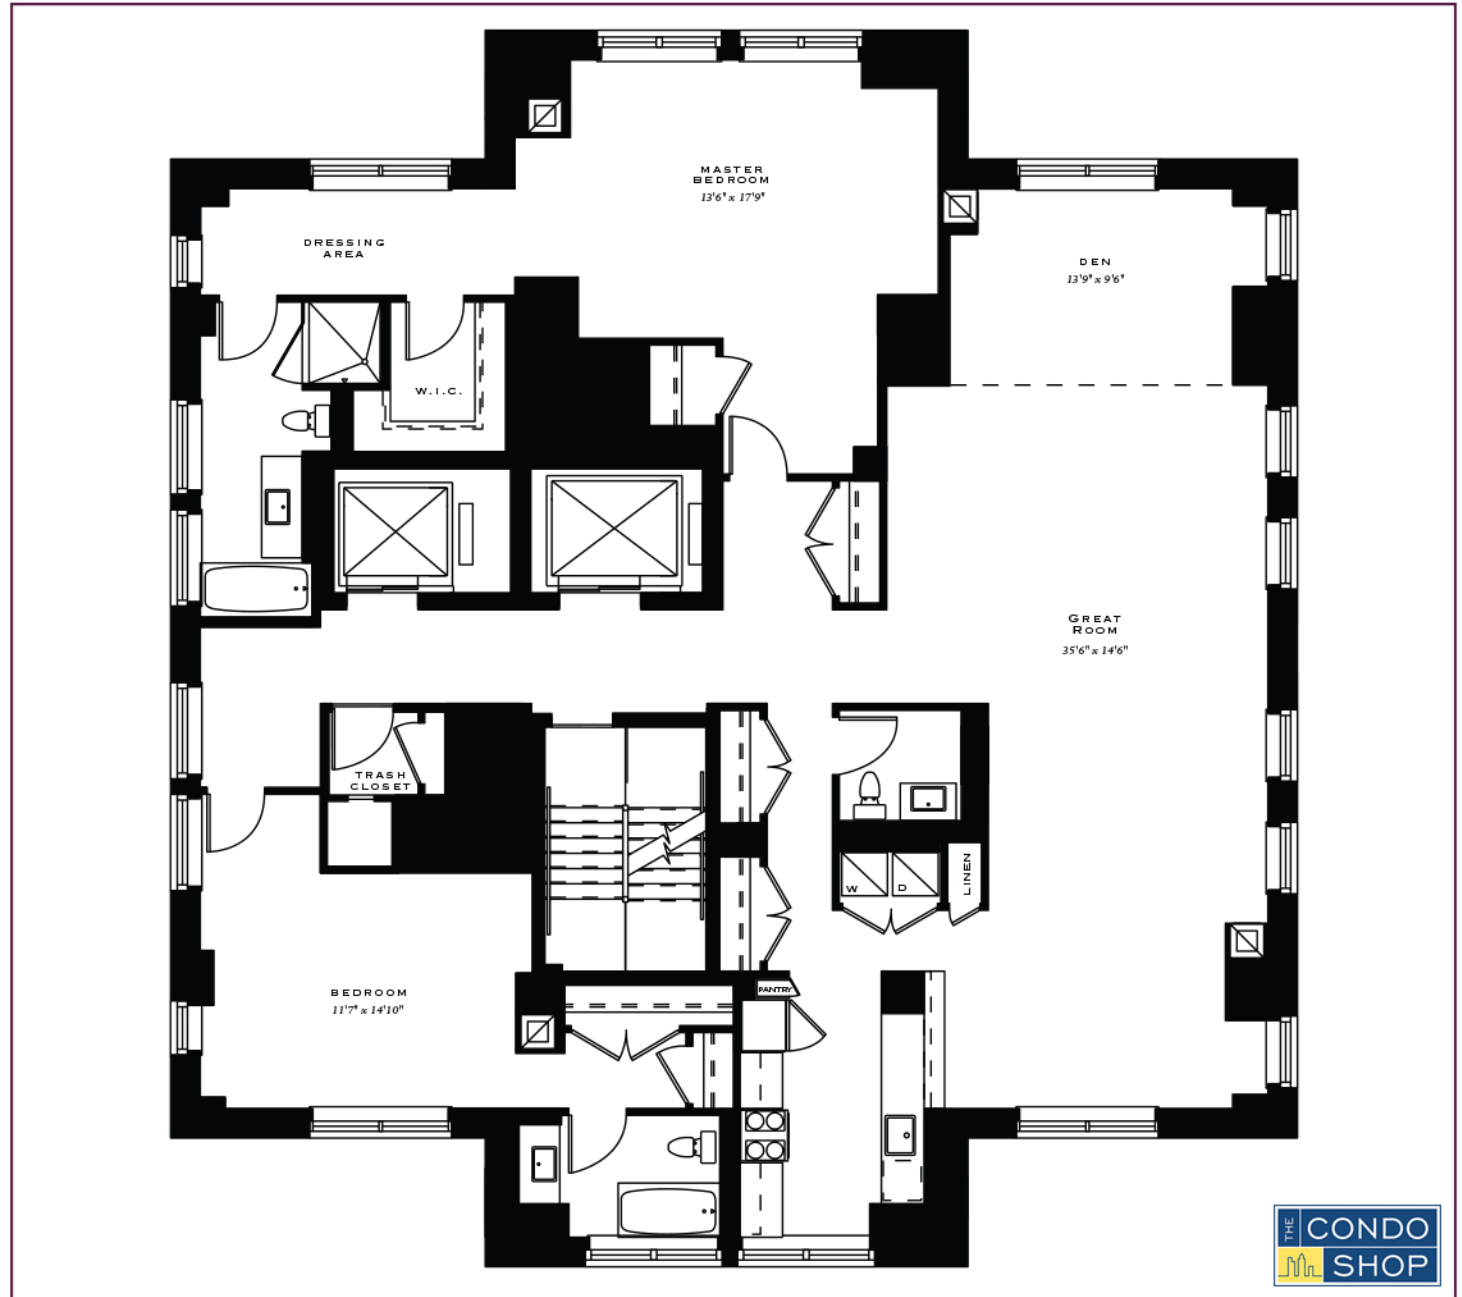

# ARIA

THE CONDOMINIUM

WWW.ARIATHECONDOMINIUM.COM

t 215.545.1577 f 215.545.2611  
Sales Center 1419 Locust Street  
Philadelphia PA 19102

N  
^

**PENTHOUSE A**  
2 BEDROOM  
FLOORS 29-33

TWO BEDROOMS + DEN / TWO & HALF BATHROOMS / WALK IN CLOSET / WASHER & DRYER / PANTRY

Note: Measurements as shown on the floor plans are approximate and subject to normal construction variances. Plans and dimensions may contain minor variances from floor to floor. Declarant reserves the right to make changes in construction as long as the construction conforms to the floor plan and the general construction improvements set forth in the Property Condition Assessment which is part of the Public Offering Statement.